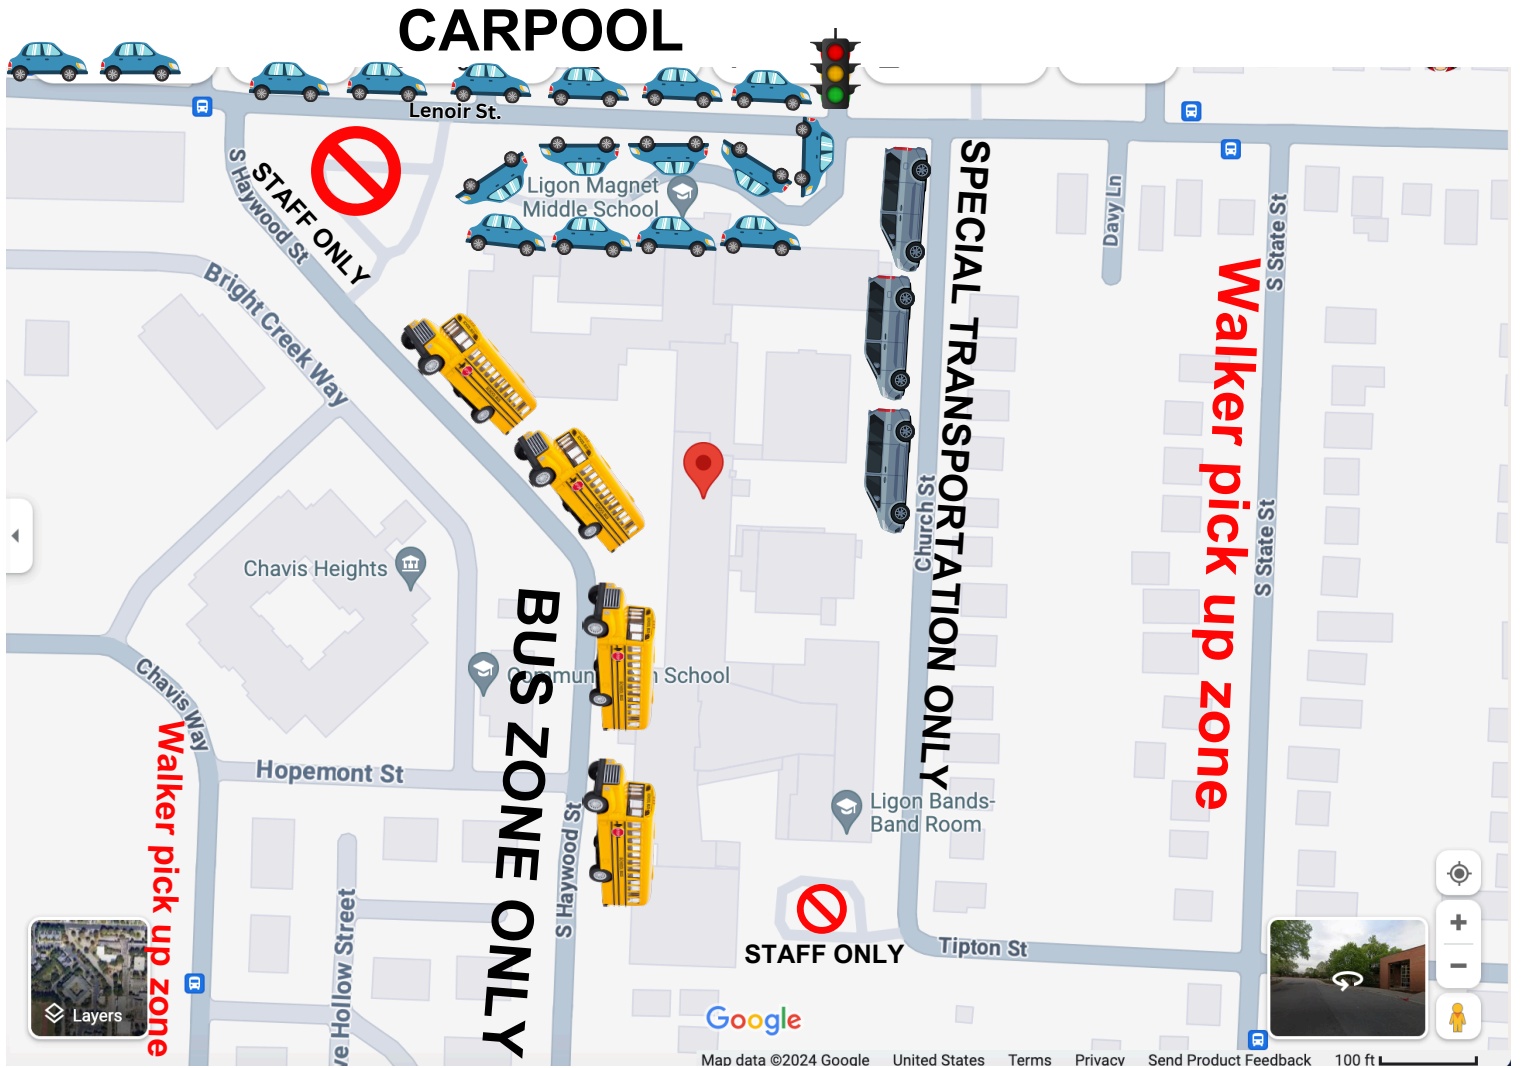

# LIGON Before & After School Transportation Traffic Patterns

- Carpool line starts on Lenoir St. at East St. and goes through the circle at the front of the school. Please unload or load along the full length of the sidewalk.
- Haywood St. is a BUS ONLY ZONE. No student drop off or pick up should happen on Haywood.
- Church St. is a Special Education Van Zone ONLY. No student drop off or pick up should happen on Church St. unless directed by afternoon carpool teachers to wait on Church St. for your late student.
- No student drop offs or pick ups should happen in the Tipton St. lot by the gym. This lot is for staff ONLY.
- No student drop offs or pick ups should happen in the parking lot at the corner of Lenoir St. and Haywood St.
- Walkers should be not picked up on Haywood St. or Church St. or in front of the school on Lenoir St.